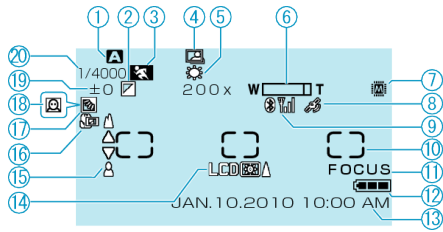

Common Recording Indications

- 1** Recording Mode
- 2** Effect
- 3** Scene Select
- 4** Auto REC
- 5** White Balance
- 6** Zoom
- 7** Media
- 8** GPS Communication Status
- 9** Radio Reception Status
- 10** Metering Area "SPOT"
- 11** Focus Assist
- 12** Battery Indicator
- 13** Date/Time
- 14** Monitor Backlight
- 15** Focus
- 16** Tele Macro
- 17** Backlight Compensation
- 18** Face Priority AE/AF
- 19** Brightness
- 20** Shutter Speed