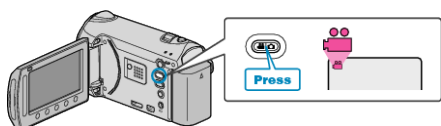

LIGHT

Turns on/off the light.

Setting	Details
OFF	Does not light up.
AUTO	Lights up automatically when the surrounding is dark.
ON	Lights up at all times.

Displaying the Item

1 Select video mode.

2 Touch **MENU** to display the menu.3 Select "LIGHT" and touch **OK**.