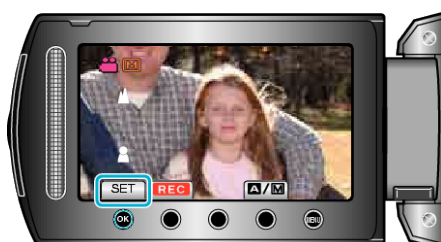

Using Focus Assist

Focused subject is outlined in color for more precise focus.

1 Touch  to display the menu.

2 Select "MANUAL SETTING" and touch .

3 Select "FOCUS ASSIST" and touch .

4 Adjust the focus with the slider.

- Slide upward to focus on a distant subject.
- Slide downward to focus on a near subject.

5 Touch  to confirm.

Memo:

- The image becomes black and white while the outline of the focused object is displayed in the selected color. Change outline color if it becomes difficult to see.