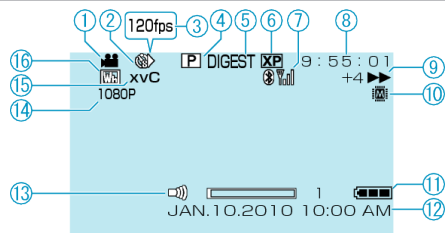

Video Playback

- 1** Video Mode
- 2** Time-Lapse Recording
- 3** High-Speed Recording
- 4** Playlist Playback
- 5** Digest Playback
- 6** Video Quality
- 7** Radio Reception Status
- 8** Scene Counter
- 9** Operation Indicator
- 10** Media
- 11** Battery Indicator
- 12** Date/Time
- 13** Speaker Volume Adjustment
- 14** Output with 1080p
- 15** x.v.Color
- 16** Wipe/Fader