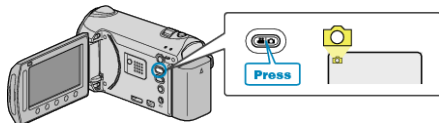

### IMAGE SIZE

Sets the image size (number of pixels) for still images.

Setting	Details
3520X2640(9.3M) 3072X2304(7M) 2592X1944(5M) 1600X1200(1.9M) 640X480(0.3M)	Takes still images with aspect ratio 4:3.
3520X1984(7M) 3072X1728(5.3M) 2592X1456(3.8M) 1920X1080(2M) 1280X720(0.9M)	Takes still images with aspect ratio 16:9. <ul style="list-style-type: none"> <li>The sides of still images recorded in 16:9 aspect ratio may be cut off when printed.</li> </ul>

### Displaying the Item

1 Select still image mode.

2 Touch **OK** to display the menu.

3 Select "IMAGE SIZE" and touch **OK**.