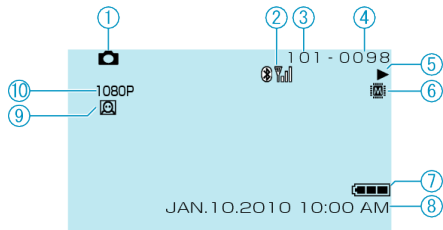

## Still Image Playback

- 1** Still Image Mode
- 2** Radio Reception Status
- 3** Folder Number
- 4** File Number
- 5** Operation Indicator
- 6** Media
- 7** Battery Indicator
- 8** Date/Time
- 9** Face Detection Zoom
- 10** Output with 1080p