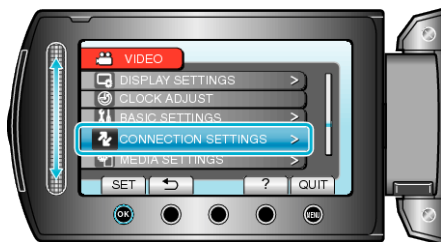

Bluetooth MIC AUDIO

For specifying the audio recording settings when a Bluetooth-compliant headset is connected.

Setting	Details
OFF	Records only the audio sound from the built-in microphone of this unit.
ON	Records mixed audio sounds from both the microphone of the headset connected via Bluetooth and the built-in microphone of this unit.

CAUTION:

- Echoes may be heard when the microphone of the headset is set to "ON".

Displaying the Item

1 Touch  to display the menu.

2 Select "CONNECTION SETTINGS" and touch .

3 Select Bluetooth MIC AUDIO and touch .