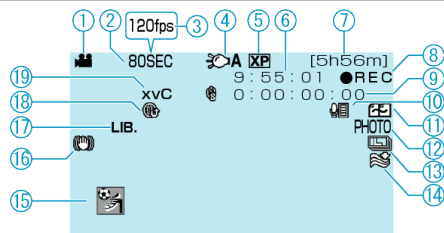

Video Recording

- 1** Video Mode
- 2** Time-Lapse Recording
- 3** High-Speed Recording
- 4** Light
- 5** Video Quality
- 6** Scene Counter
- 7** Remaining Recording Time
- 8** Recording in Progress
- 9** Time-Lapse Recording Counter
- 10** Bluetooth Microphone Volume
- 11** Seamless Recording
- 12** Still Image Recording
- 13** Continuous Shooting
- 14** Wind Cut
- 15** Event Recording
- 16** DIS
- 17** EXPORT Recording
- 18** UPLOAD Recording
- 19** x.v.Color