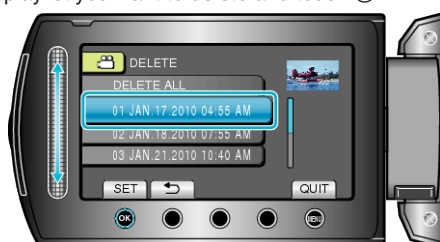

- After deleting, touch .

Deleting Playlists

Delete the playlists that you have created.

1 Select the playback mode.

2 Select video mode.

3 Touch  to display the menu.

4 Select "EDIT PLAYLIST" and touch .

5 Select "DELETE" and touch .

6 Select the playlist you want to delete and touch .

- All created playlists will be deleted when "DELETE ALL" is selected.

7 Select "YES" and touch .

- After deleting is complete, the screen returns to the delete playlist selection screen.