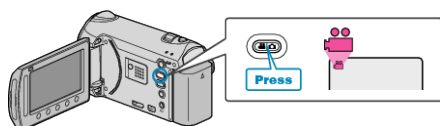

- After deleting, touch .

Deleting Playlists

Delete the playlists that you have created.

1 Select the playback mode.

2 Select video mode.

3 Touch  to display the menu.

4 Select "EDIT PLAYLIST" and touch .

5 Select "DELETE" and touch .

6 Select the playlist you want to delete and touch .

- All created playlists will be deleted when "DELETE ALL" is selected.

7 Select "YES" and touch .

- After deleting is complete, the screen returns to the delete playlist selection screen.