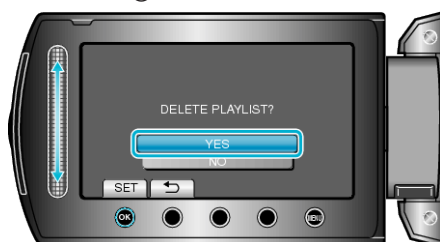

- After deleting is complete, the screen returns to the delete playlist selection screen.