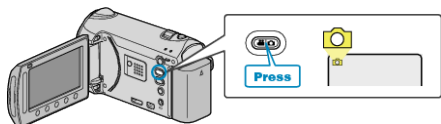

GAIN UP

Makes the subject appear bright automatically when recording in dark places.

Setting	Details
OFF	Deactivates the function.
AGC	Electrically brightens the scene when it is dark.

Memo:

- Setting can be adjusted separately for videos.

Displaying the Item

1 Select still image mode.

2 Touch to display the menu.

3 Select "GAIN UP" and touch .