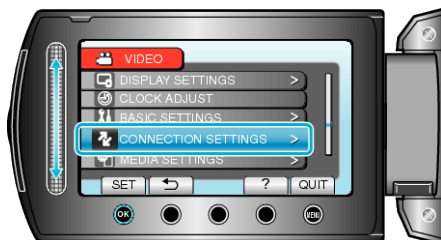

VIDEO OUTPUT

Sets the aspect ratio (16:9 or 4:3) according to the connecting TV.

Setting	Details
16:9	Select this when connecting to a widescreen TV (16:9).
4:3	Select this when connecting to a conventional TV (4:3).

Displaying the Item

1 Touch **OK** to display the menu.

2 Select "CONNECTION SETTINGS" and touch **OK**.

3 Select "VIDEO OUTPUT" and touch **OK**.