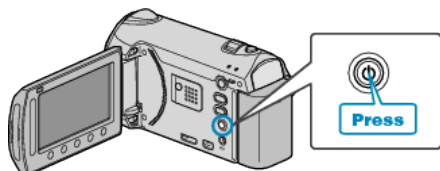

- 2 Press the  button.

- If in the still image mode, go directly to step 4.

- 3 Display the remaining recording time.

- The remaining recording time is displayed only in the video recording mode.
- Press the  button to check the remaining recording time of each recording media.
- While the remaining recording time is being displayed, touch the operation button "BATTERY ICON" to display the remaining battery power.
- To exit the display, touch the  button.