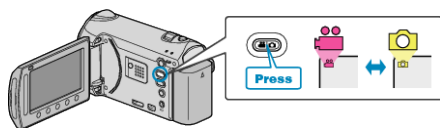

- 2 Press the  button.

- If in the still image mode, go directly to step 4.

- 3 Display the remaining recording time.

- The remaining recording time is displayed only in the video recording mode.
- Press the  button to check the remaining recording time of each recording media.
- While the remaining recording time is being displayed, touch the operation button "BATTERY ICON" to display the remaining battery power.
- To exit the display, touch the  button.