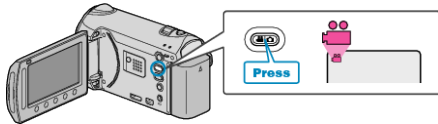

ZOOM

Sets the maximum zoom ratio.

Setting	Details
10x/OPTICAL	Enables zooming up to 10x.
16(15)x/DYNAMIC	Enables zooming up to 16x when set to image stabilizer ① or when image stabilizer is turned off. Enables zooming up to 15x when set to image stabilizer ②.
64x/DIGITAL	Enables zooming up to 64x.
200x/DIGITAL	Enables zooming up to 200x.

Memo:

- You can expand the zoom area without degrading the image quality by using dynamic zoom.
- When digital zoom is used, the image becomes grainy as it is digitally enlarged.

Displaying the Item

- 1 Select video mode.

- 2 Touch  to display the menu.

- 3 Select "ZOOM" and touch .